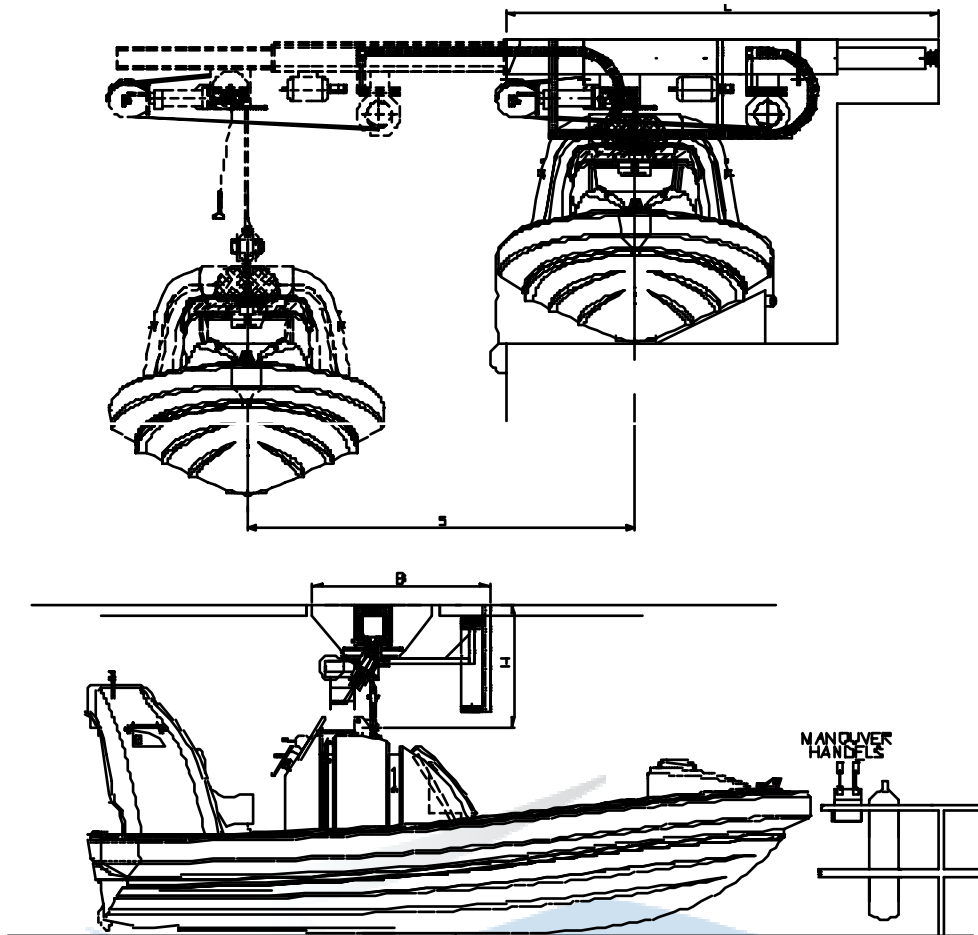

**MOB /FRC / Work Boat Davit**  
**SINGLE POINT TELESCOPIC DAVIT**

# SINGLE POINT TELESCOPIC DAVIT

One arm telescopic davit.

- Types : TSB / TDB
- SWL : 2000 - 15000 kg
- Power : Hydraulic + stored power after latest SOLAS.
- Typical users : Seismic ships, Supply ships, Passenger ships, Cruise Ships and Ro-Ro ships.
- Approval : NMD or on request.
- Certificate : CE marking according to the Marine Equipment Directive

Can be fitted with optional equipment :

Self Tension, Shockabsorber, Anti Pendulation Device, Line Puller, Hydraulic End Stop.

Main dimensions (mm)				
Type	S	B	H	L
TDB-3250	3850	1620	1115	4300
TSB-3250	3550	2300	690	3800
TSB-15000	4000	2500	2400	5000

Technical specifications		
Type	SWL	Weight
TDB-3250	3250 kg	1900 kg
TSB-3250	3250 kg	2000 kg
TSB-15000	15000 kg	7500 kg

Other sizes/ dimensions available on request