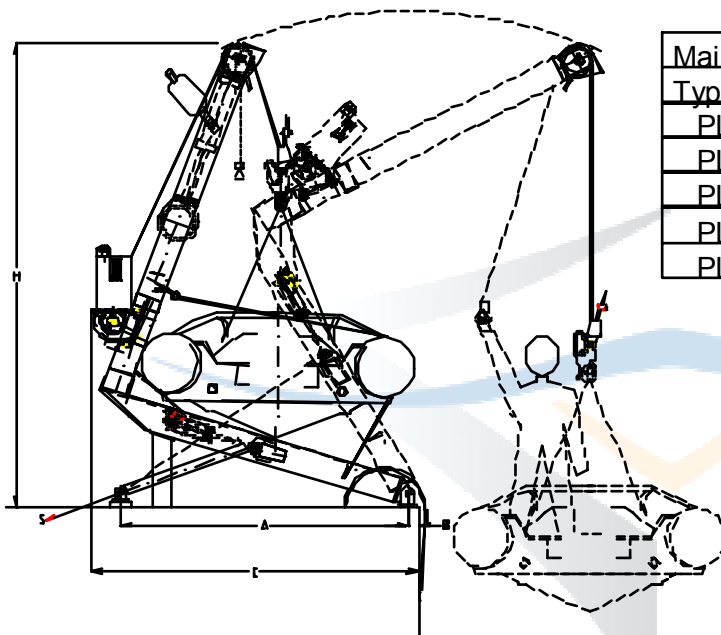

FRC / MOB Boat Davit

VESTDAVIT PL- type

VESTDAVIT PL-TYPE

The PL type davit is a single point davit for small Mob's. The davit is characterized by it's compact design and low weight.

- Typical users** : Ferries, High Speed Ferries, Supply vessels, Fishing Vessels and Merchant vessels.
Capacity : 1000-3600 kg, 4-8 m length
Power : Hydraulic
Optional equip. : Hydraulic shockabsorber, Self Tension
Approvals : NMD, DOT, Lloyds, DNV, USCG.
Certificate : CE marking according to the Marine Equipment Directive

Main dimensions (mm):					
Type	A	B	C	H	L
PI-1000	2150	80	2600	3480	1800
PI-1500	2500	100	2700	3450	2140
PI-2000	2500	100	2700	3450	2140
PI-2500	3165	160	3450	4200	2140
PI-3000	3150	160	3400	4370	2140

Technical specifications (kg)			
Type	SWI	Weight	S
PI-1000	1000	750	2116
PI-1500	1500	850	3135
PI-2000	2000	850	4085
PI-2500	2500	1250	5020
PI-3000	3000	1350	6025