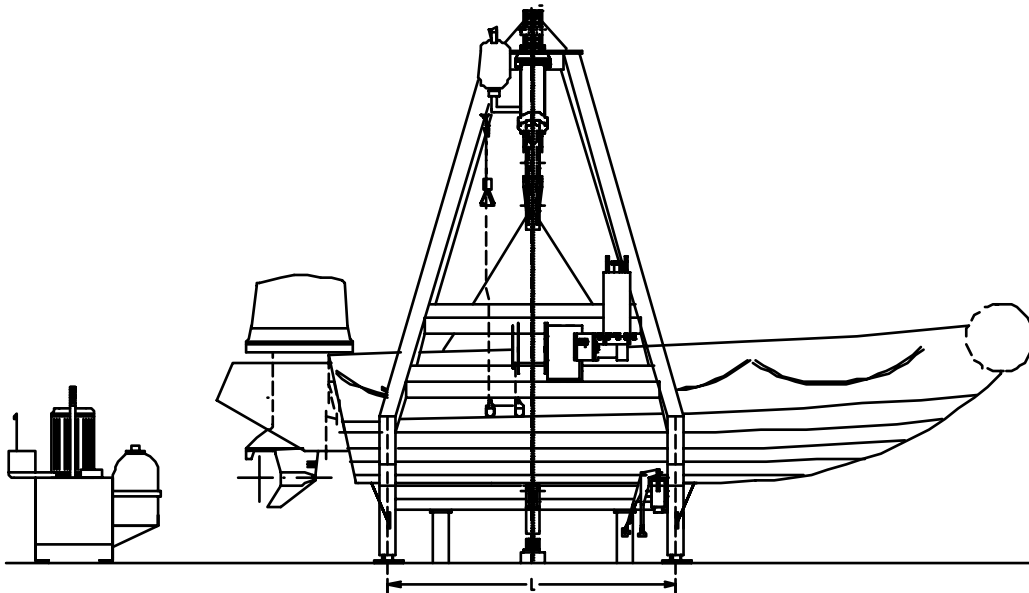

FRC / MOB Boat Davit

VESTDAVIT PL- type

VESTDAVIT PL-TYPE

The PL type davit is a single point davit for small Mob's. The davit is characterized by it's compact design and low weight.

- Typical users** : Ferries, High Speed Ferries, Supply vessels, Fishing Vessels and Merchant vessels.
Capacity : 1000-3600 kg, 4-8 m length
Power : Hydraulic
Optional equip. : Hydraulic shockabsorber, Self Tension
Approvals : NMD, DOT, Lloyds, DNV, USCG.
Certificate : CE marking according to the Marine Equipment Directive

Main dimensions (mm):					
Type	A	B	C	H	L
PI-1000	2150	80	2600	3480	1800
PI-1500	2500	100	2700	3450	2140
PI-2000	2500	100	2700	3450	2140
PI-2500	3165	160	3450	4200	2140
PI-3000	3150	160	3400	4370	2140

Technical specifications (kg)			
Type	SWI	Weight	S
PI-1000	1000	750	2116
PI-1500	1500	850	3135
PI-2000	2000	850	4085
PI-2500	2500	1250	5020
PI-3000	3000	1350	6025