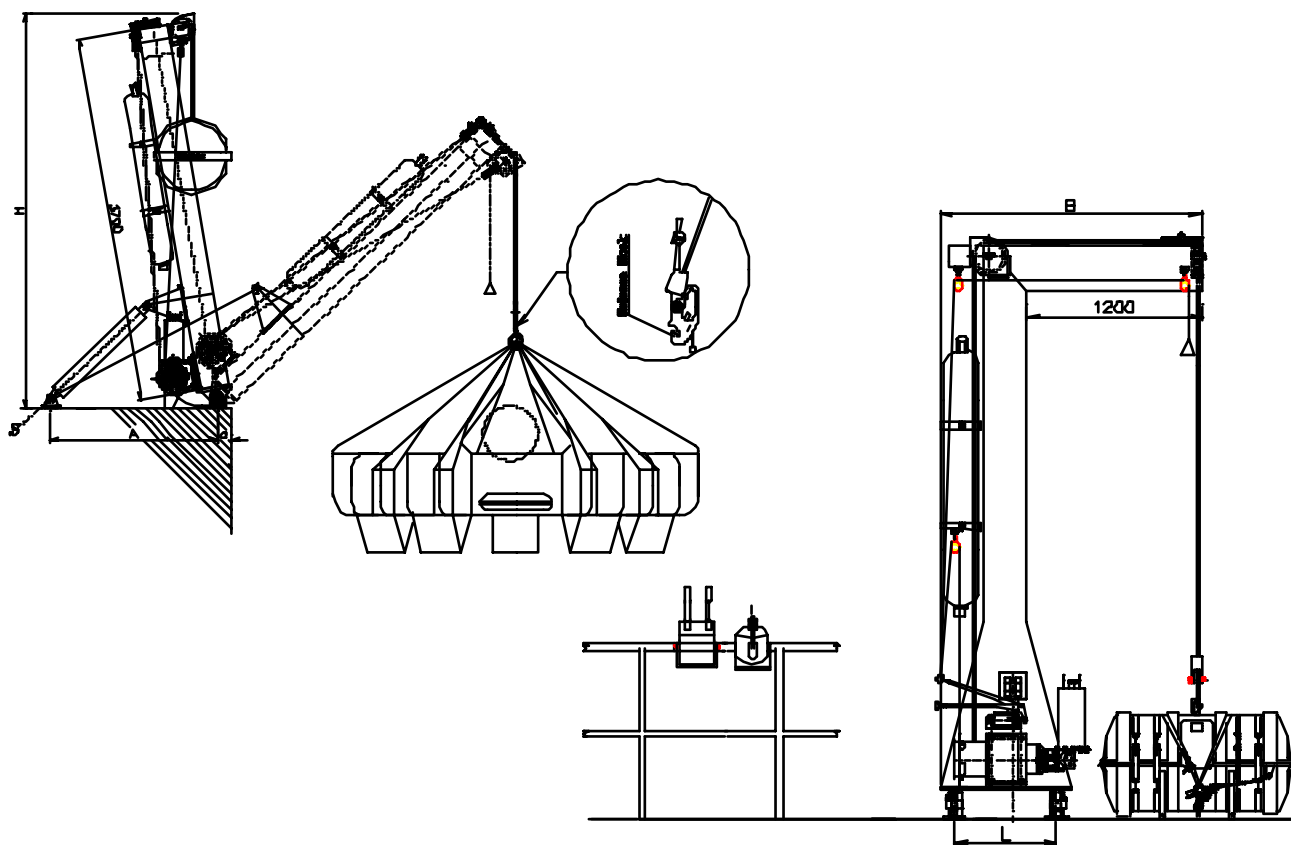

Raft Davit
VESTDAVIT L-TYPE

***Automatic return of hook by
stored energy.***

No Crank Handle

VESTDAVIT L-TYPE

The L-type davit is a single point davit for raft. The davit is characterized by its compact design and its L-form.

- Typical users : Merchant vessels, Ferries, High Speed Ferries, Cruise Ships
- Capacity : 1000- 3000 kg
- Power : Hydraulic + stored power .
- Optional equip. : End stop, Hydraulic Powerpack.
- Approvals : On request.
- Certificate : CE marking according to the Marine Equipment Directive

Technical specifications:			
Type	SWL (Kg)	Weight (Kg)	S (kg)
L-1000			
L-2000	2000	1400	11112
L-2500	2500	2500	13422*

* Hvdraulic Power unit incorporated

Main Dimensions (mm):					
Type	a	A	B	H	L
L-1000					
L-2000	135	1685	1910	4000	700
L-2500	135	1685	1750	3992	700