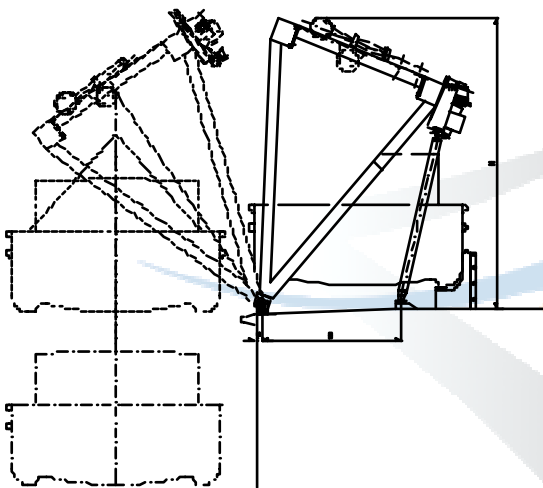

Multi Purpose Working Davit

VESTDAVIT F- type

VESTDAVIT F-TYPE

Two point work boat davit.

SWL 10.000 kg

Adjustable hook distance

Dynamic shockabsorbers

Technical specification davit			
Type	SWL	Weight	S
F-10000	10000 kg		

Main Dimension (mm):					
Type	a	A	B	H	L
F-10000	100	11600	2500	5180	12000