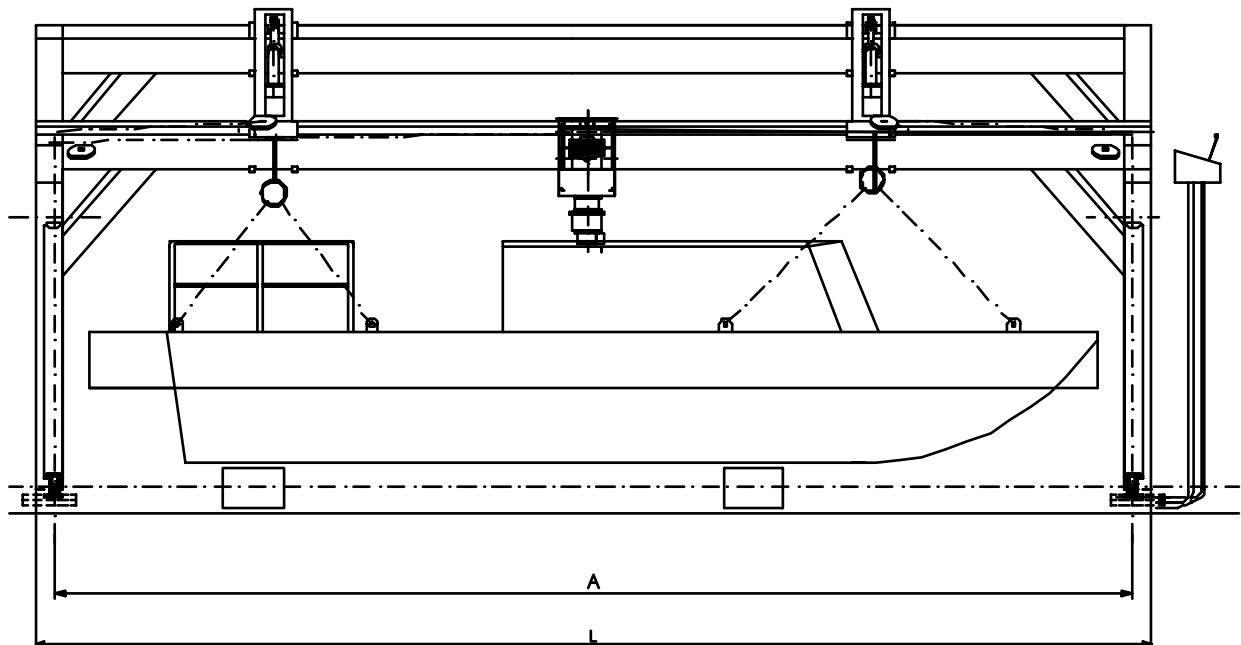

Multi Purpose Working Davit

VESTDAVIT F- type

VESTDAVIT F-TYPE

Two point work boat davit.

SWL 10.000 kg

Adjustable hook distance

Dynamic shockabsorbers

Technical specification davit			
Type	SWL	Weight	S
F-10000	10000 kg		

Main Dimension (mm):					
Type	a	A	B	H	L
F-10000	100	11600	2500	5180	12000